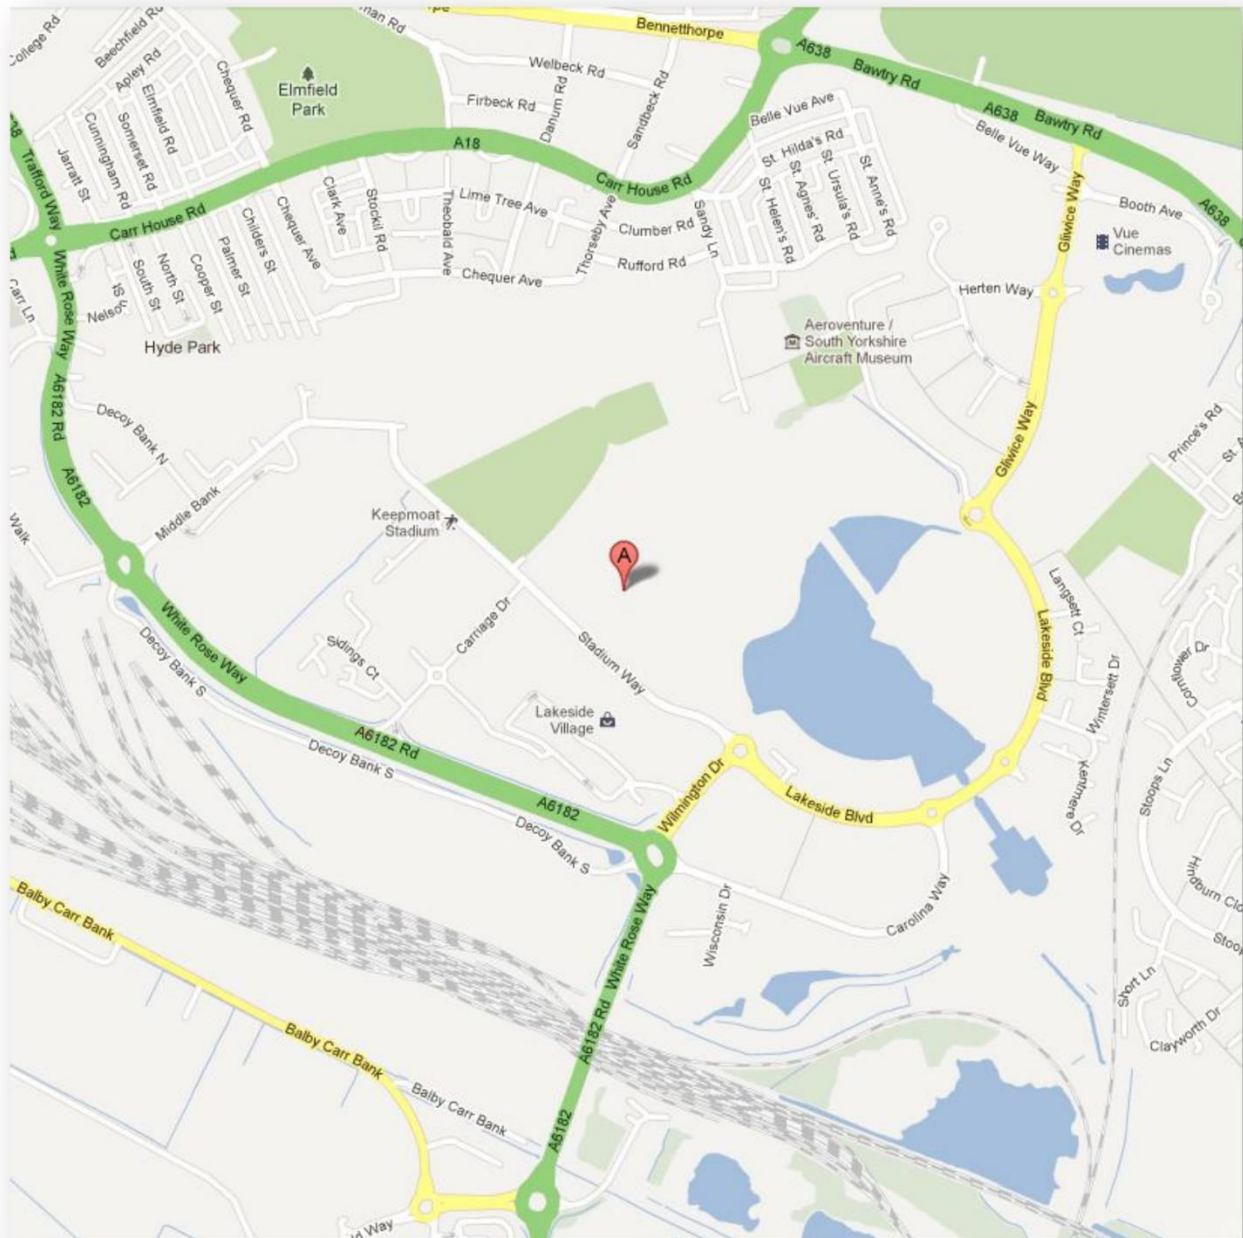

## map and directions

Doncaster

Keepmoat Stadium - Stadium Way - Doncaster - South Yorkshire - DN4 5JW

Telephone: 01909 560 089

# Directions

The clinic is extremely easy to find. The Keepmoat Stadium is located close to the M18 junction 3, behind the 'Lakeside Village' retail outlet and is well signposted throughout Doncaster.

When arriving at the stadium enter through car park 2. Follow the 'ring-road' around the outside of the turnstiles. Please park in a bay next to the floodlit 5-a-side football pitches. You will now see the sign for Anston Physio and The Fitness Village. Please go to the health club reception and take a seat.